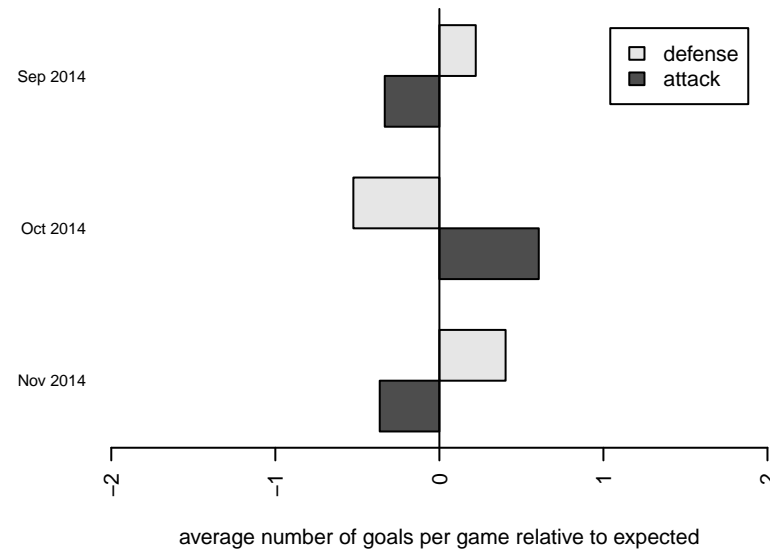

San Diego Surf SC Academy I B00

San Diego SC
San Diego, CAS
B00 total strength=1701
attack=27.42 defense=18.74
fall league = SCDL FI1 U14
notes= D Currie 2014

alt names used:
San Diego Surf Academy (DCurrie)BU14
SD SURF ACADEMY (PCURRIE) (CAS)

Venues played:
2014 SCDL FI1 U14

**attack and defense variance (black dot)
relative to other teams
and top 10 in region**

**attack and defense rating
relative to others at age
and all opponents in last 13 months**

**attack and defense rating
relative to others at age
and all opponents in last 13 months**

Performance relative to 13 month average

Performance relative to 13 month average

Distribution of opponents
 Red = Lose zone, Blue = Win zone, Green = Even
 Black line separates win/lose zones