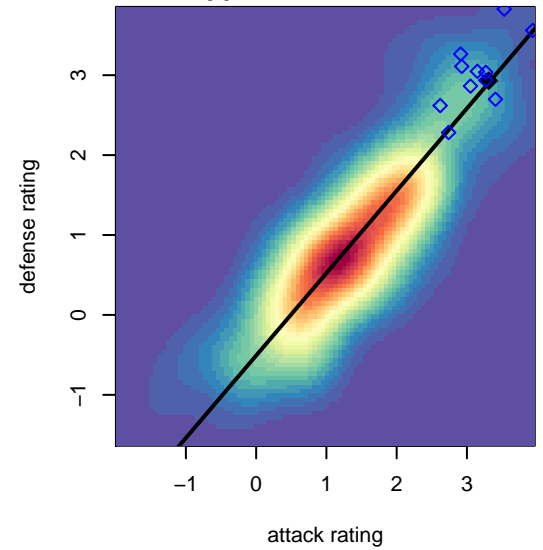

San Diego Surf SC Academy I B00

San Diego SC
San Diego, CAS
B00 total strength=1701
attack=27.42 defense=18.74
fall league = SCDL FI1 U14
notes= D Currie 2014

alt names used:
San Diego Surf Academy (DCurrie)BU14
SD SURF ACADEMY (PCURRIE) (CAS)

Venues played:
2014 SCDL FI1 U14

**attack and defense variance (black dot)
relative to other teams
and top 10 in region**

**attack and defense rating
relative to others at age
and all opponents in last 13 months**

**attack and defense rating
relative to others at age
and all opponents in last 13 months**

Performance relative to 13 month average

Performance relative to 13 month average

Distribution of opponents
 Red = Lose zone, Blue = Win zone, Green = Even
 Black line separates win/lose zones